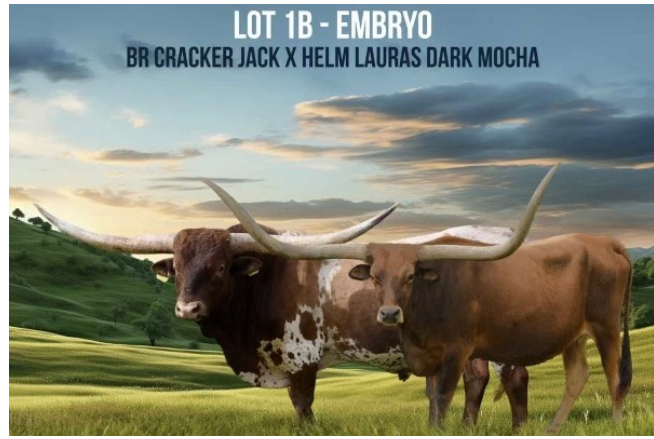

LAURA'S LIVIE

Date of Birth: 01/01/2024
Breeder: Helm Cattle Company
Owner: Circle A Longhorns

Courtesy of Helm Cattle Company

LAURA'S LIVIE

BR Cracker Jack

HELM Luras Dark Mocha

JH RURALLY SCREWED

TTT Jammin' Jenny