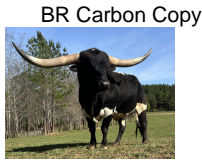

# DESTINY CA

**Date of Birth:** 08/19/2022  
**Registration 1:** CI340595  
**Breeder:** Circle A Longhorns  
**Owner:** Circle A Longhorns

Courtesy of Square1 Media

Destiny is following in her Dam's futurity footsteps, Carolina Dream. She is well proportioned in every way. She is a special young heifer.

**Total Horn:** 82.9375 on 10/05/2024  
**TTT:** 66.1250 on 10/05/2024  
**Composite:** 149.1875 on 10/05/2024

JH RURAL SAFARI SON

CC SHEZA WHIP ER WIL

FIFTY-FIFTY BCB

CAROLINA CATCHIT

JH RURALY SCREWED

NIGHT SAFARI BL833